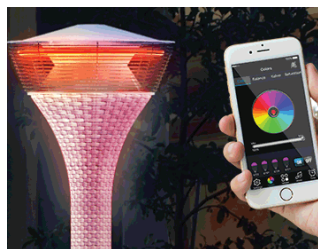

Multi-colour LED light

Enjoy the colours of the rainbow and keep the party going

LED Multi-colour kit (optional) Customize the lights colour and mode using your Smartphone.

EQUIPPED WITH

- LED Multi-colour kit option, Bluetooth control, RGB colour changing,
- 8 different colour modes
- Speed adjustable, dimming 1-100 %
- Control distance 50 metres